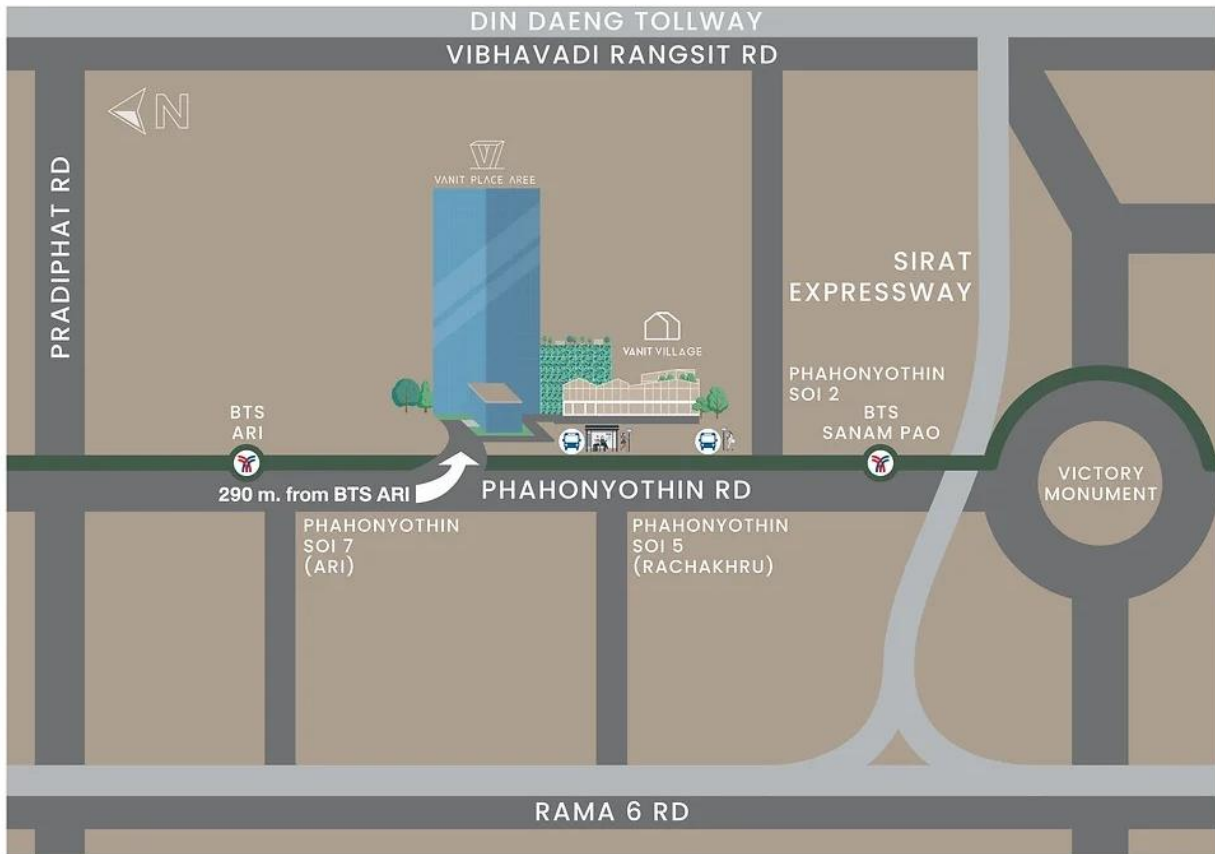

Map of the venue for subscription and payment

WOW FACTOR PUBLIC COMPANY LIMITED

Address : No.304 Vanit Place Aree Tower (Tower A), Room No.1803-1806,18 Floor, Phahon Yothin Road, Sam Sen Nai, Phaya thai Bangkok 10400